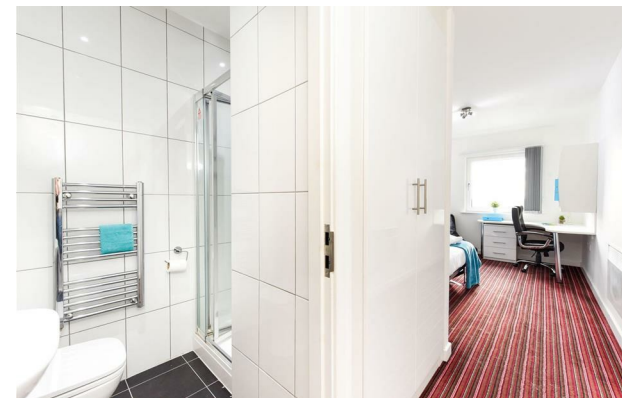

Brookland Rd | | Leicester | LE2 6BH

£155 Per week

Brookland Rd |  
Leicester | LE2 6BH  
£155 Per week

LEICESTER | STUDENT | SEPTEMBER

- Upperton Road social spaces
- Bike storage
- High speed Wi-Fi
- Utilities including water and heating
- Strong community
- Onsite social events
- Onsite laundry facilities
- Contents insurance
- Excellent location
- Student only